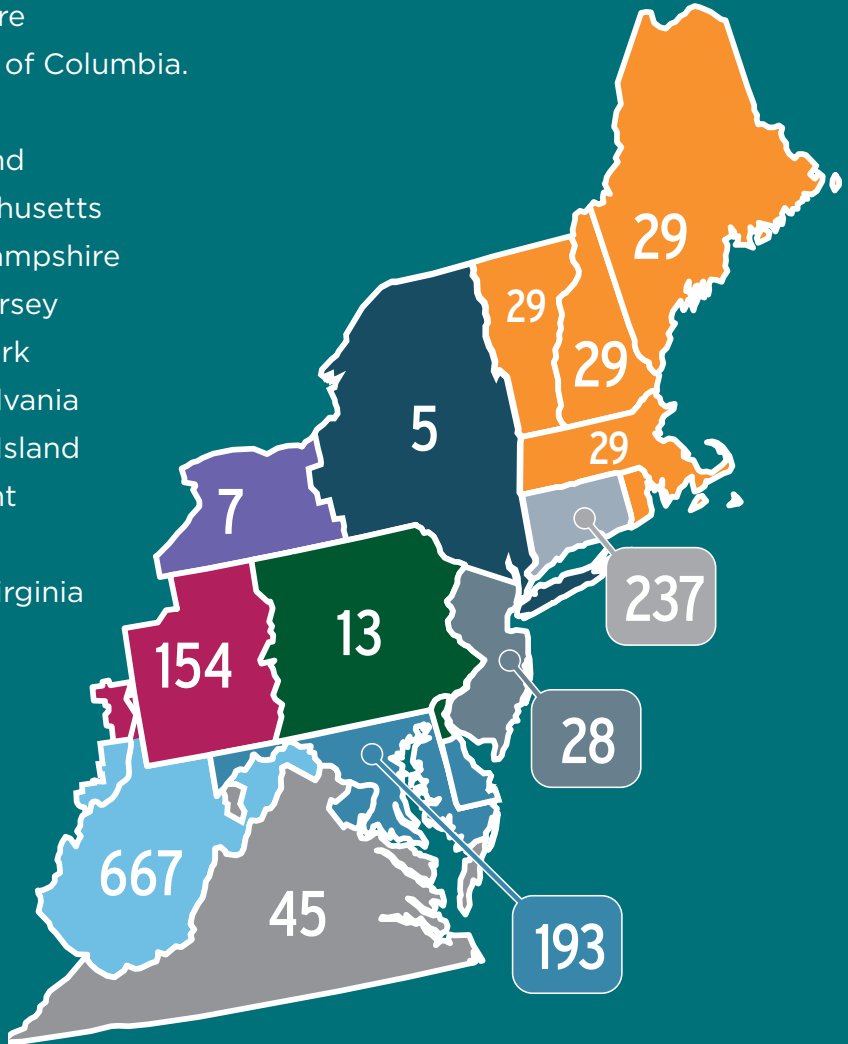

## WESTERN STATES

|              |    |
|--------------|----|
| Regional Map | 20 |
| Local 4      | 21 |
| Local 11     | 21 |
| Local 92     | 21 |
| Local 101    | 22 |
| Local 242    | 22 |
| Local 502    | 22 |
| Local 549    | 23 |
| Local 627    | 23 |

# NORTHEAST

- Connecticut
- Delaware
- District of Columbia.
- Maine
- Maryland
- Massachusetts
- New Hampshire
- New Jersey
- New York
- Pennsylvania
- Rhode Island
- Vermont
- Virginia
- West Virginia

## NORTHEAST REGION

---

# SOUTHEAST

- Alabama
- Arkansas
- Florida
- Georgia
- Kentucky
- Louisiana
- Mississippi
- North Carolina
- Oklahoma
- South Carolina
- Tennessee
- Texas
- Puerto Rico
- Isthmus of Panama
- U.S. Virgin Islands